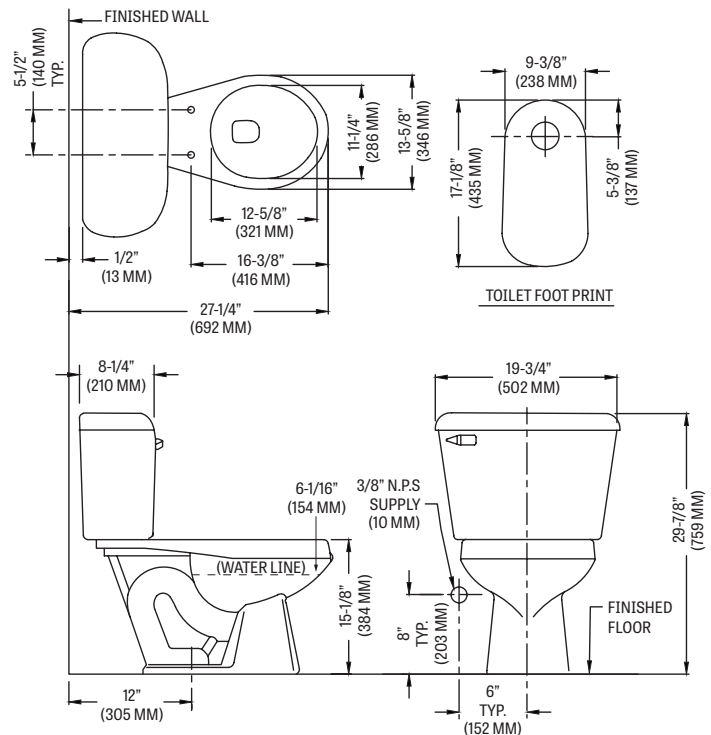

130-3165 ALTO® 1.28

Round Front, Vitreous China, Two-Piece Toilet

SPECIFICATIONS

MODEL #	DESCRIPTION	CODES/STANDARDS
130-3165	Round front (1.28 gpf / 4.8 lpf) two-piece toilet	

MATERIAL	Vitreous China
WATER PRESSURE RANGE	20 to 80 PSI
FLUSH SYSTEM	3-2" Hybrid flapper flush valve
WATER USAGE	1.28 gpf / 4.8 lpf
WATER SURFACE AREA	8" X 9"
ROUGH-IN	12"
MaP RATING	800 grams

TRAP DIAMETER	2"
TRAP SEAL	2-5/8"
SHIPPING WEIGHT	Model 130 - 46 lbs. (21 kg) Model 3173 - 34 lbs. (15 kg)
WARRANTY	Vitreous China - Limited Lifetime Tank Trim - Limited One Year

TANK OPTIONS	TECHNICAL INFORMATION

3173	Standard 1.28 gpf configuration: 3-2" hybrid flapper flush valve, Fluidmaster® anti-siphon pilot fill valve, left hand, color-match trip lever.
3173RH	Variation of model 3173, with right hand, color-match trip lever.
3165	Variation of model 3173, with cover lock.
3174	Variation of model 3173, with tank liner.
3120	Variation of model 3173, with left hand, chrome trip lever.
3125	Variation of model 3173, 14" rough-in.

Note: these dimensions are nominal and subject to change without notice.

Fixture performance and specifications meet or exceed ASME A112.19.2/CSA B45.1 standards, and other state and local codes.